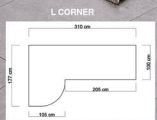

(WIDTH)	(DEPTH)	(HEIGHT)
SOFA	227	94	68
BERGERE	220	110	70
BIG PUFF	70	70	40