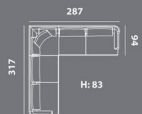

ROYAL

Fabric Code : Velvet 938

maxinova
go do go do go

Fabric Code : Velvet 405