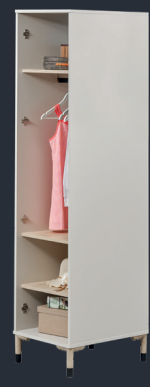

Width	Height	Depth
131 cm	201 cm	59 cm

Lion Optional Hidden Drawer for Wardrobe

Width	Height	Depth
70 cm	35 cm	51 cm

(Hidden Drawer isn't Included In The Wardrobe)

Lion 1 Door Wardrobe

Width	Height	Depth
49 cm	201 cm	59 cm