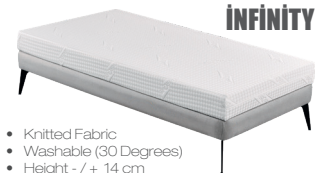

Montessori

Life

Life Bed Cover 180x230
1 Pc Fiber Quilt
1 Pc Fiber Pillow

Pillow Life Cream

Pillow Love

Life Duvet Cover Set 155x215
1 Pc Duvet Cover
1 Pc Pillow Cover

INFINITY

- Knitted Fabric
- Washable (30 Degrees)
- Height - / + 14 cm