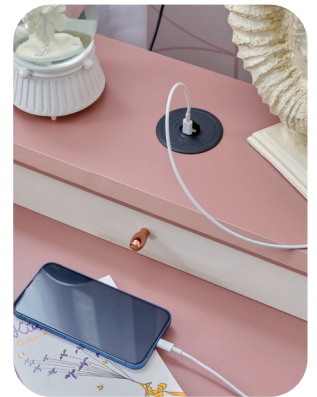

wired or wireless charging

Luxe