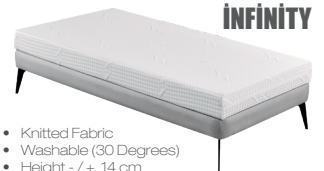

MARIN Montessori

Maris

Maris Bed Cover 180x230
1 Pc Fiber Quilt
1 Pc Fiber Pillow

Maris Pikey Blanket

Mattress Protector
90x190 - 90x200-100x200
(Suitable With Mattress)

Maris Duvet Cover Set 155x215
1 Pc Duvet Cover
1 Pc Pillow Cover

Pillow Maris

- Knitted Fabric
- Washable (30 Degrees)
- Height - / + 14 cm

INFINITY

Recommended Mattress

Size:
90x190
90x180

Dora Fitted Sheet Set (100x200 - 120x200) Brown
1 Pc Fitted Sheet
1 Pc Pillow Cover