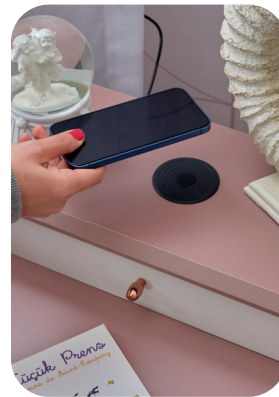

wired or wireless charging

Luxe