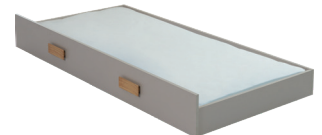

Huga Sliding Bed 90x190

Width	Height	Depth
199 cm	24 cm	96 cm

(Suitable With Bedbase)