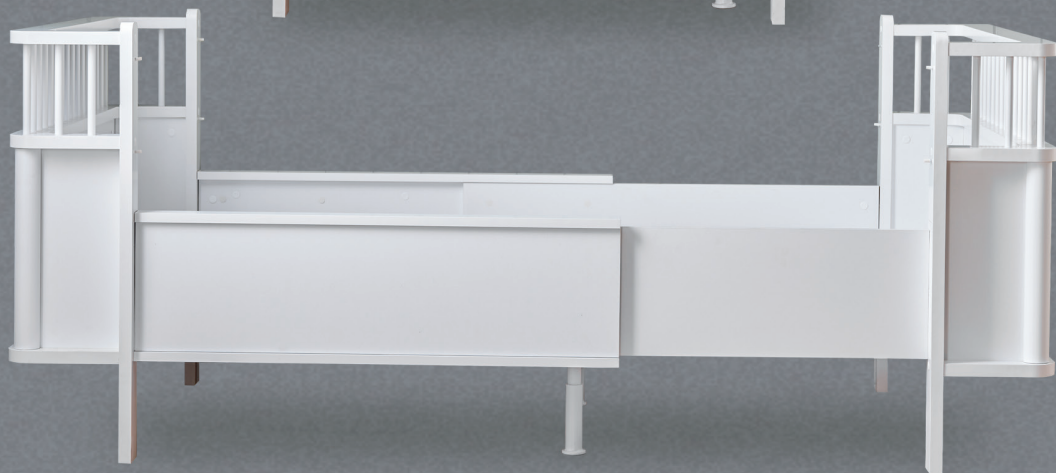

90x130 cm

90x190 cm

Maya Convertible Crib 90x130 White / Cream

Width	Height	Depth
143 cm	85 cm	105 cm

Maya Convertible Crib 90x190 White / Cream

Width	Height	Depth
203 cm	85 cm	105 cm