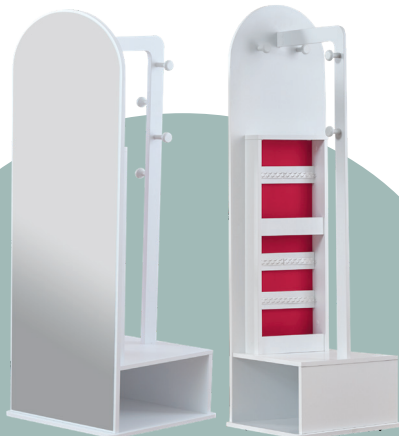

Juliet Bedstead 120x200

Width	Height	Depth
142 cm	110 cm	209 cm

(Headboard is Included)

Juliet Headboard 100 Cm Grey\Pink

Width	Height	Depth
122 cm	110 cm	5 cm

Juliet Headboard 120 Cm Grey\Pink

Width	Height	Depth
142 cm	110 cm	5 cm

(Suitable With Bedbase)

Juliet Study Desk

Width	Height	Depth
130 cm	95 cm	60 cm

Juliet Study Desk Top Module

Width	Height	Depth
65 cm	33 cm	25 cm

(Study Desk Top Module is Dual)

Juliet Bookcase

Width	Height	Depth
52 cm	170 cm	46 cm