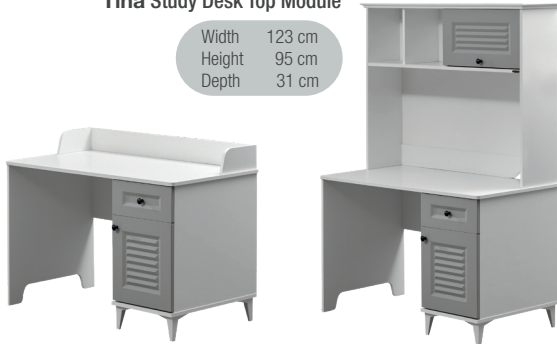

Width	Height	Depth
107 cm	43 cm	207 cm

Tina Bedbase 120x200

Width	Height	Depth
127 cm	43 cm	207 cm

(Headboard isn't Included)

Width	Height	Depth
111 cm	108 cm	6 cm

Tina Headboard 120 Cm

Width	Height	Depth
131 cm	108 cm	6 cm

(Suitable With Bedbase)

Tina Study Desk Top Module

Width	Height	Depth
123 cm	95 cm	31 cm

Tina Study Desk

Width	Height	Depth
120 cm	87 cm	62 cm

Width	Height	Depth
61 cm	170 cm	34 cm

Tina Chiffonier Mirror

Width	Height	Depth
50 cm	50 cm	3 cm

Width	Height	Depth
85 cm	88 cm	50 cm

Width	Height	Depth
50 cm	104 cm	50 cm

Width	Height	Depth
50 cm	55 cm	50 cm