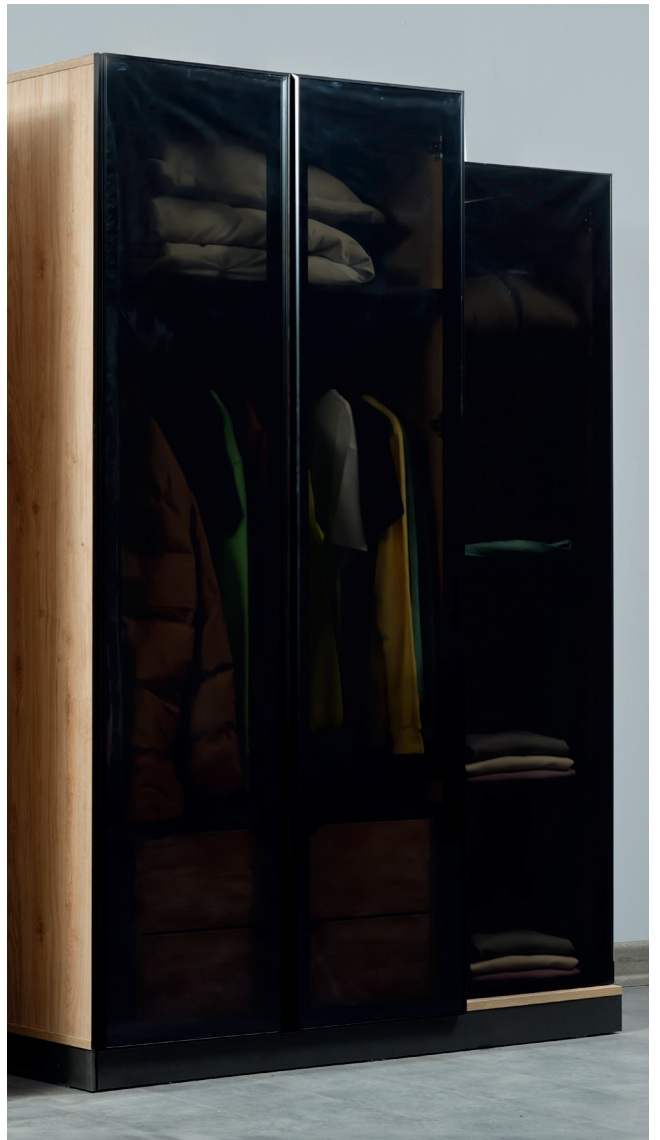

# BOSS

**Boss 3 Doors Wardrobe**  
G/W: 135 cm Y/H: 200 cm D/D: 61 cm  
(Hidden drawer isn't included in wardrobe)

**Boss 3 Glass Doors Wardrobe**  
G/W: 135 cm Y/H: 200 cm D/D: 61 cm  
(Hidden drawer isn't included in wardrobe)

**Boss 1 Door Wardrobe**  
G/W: 45 cm  
Y/H: 200 cm  
D/D: 60 cm

**Boss Bedstead 100x200**

G/W: 104 cm Y/H: 107 cm D/D: 204 cm

**Boss Bedstead 120x200**

G/W: 124 cm Y/H: 107 cm D/D: 204 cm

(Headboard is Included)