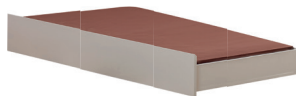

Notte Headboard 100 Cm
G/W 112 cm Y/H 108 cm D/D 6 cm
Notte Headboard 120 Cm
G/W 132 cm Y/H 108 cm D/D 6 cm
(Suitable With Bedbase.)

Notte Sliding Bed 90x190
G/W 198 cm Y/H 25 cm D/D 94 cm