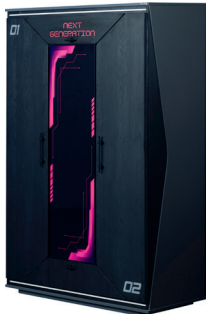

# NEXT GAME

Step into the game world with Next Game. Unlimited fun. You will enjoy the game to the fullest on the self-illuminated cabinet, headboard and desk

**Next Game 3 Doors Wardrobe**  
G/W 130 cm Y/H 204 cm D/D 63 cm