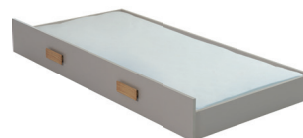

Huga Sliding Bed 90x190
G/W 199 cm - Y/H 24 cm - D/D 96 cm
(Suitable With Bedstead)