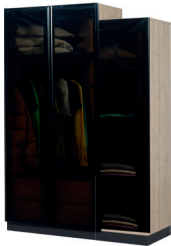

# BOSS

**Boss 3 Doors Wardrobe**  
G/W: 135 cm Y/H: 200 cm D/D: 61 cm  
(Hidden drawer isn't included in wardrobe)

**Boss 3 Glass Doors Wardrobe**  
G/W: 135 cm Y/H: 200 cm D/D: 61 cm  
(Hidden drawer isn't included in wardrobe)