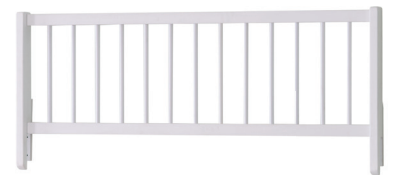

## Mango Daybed

G/W: 210 cm

Y/H: 106 cm

D/D: 99 cm

(Sliding Bed and Barrier aren't Included.)

## Mango Chiffonier

G/W: 72 cm

Y/H: 78 cm

D/D: 48 cm

## Mango Daybed Sliding Bed 90x190

G/W: 199 cm

Y/H: 24 cm

D/D: 94 cm