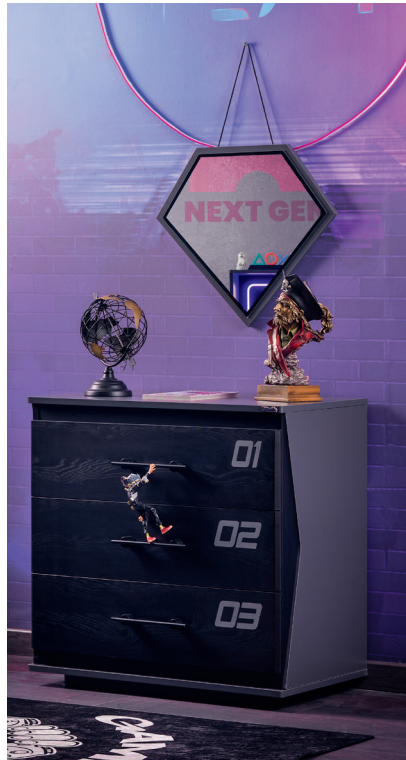

**Game Zone**  
Computer Chair

**Game Zone**  
Carpet

Light Up Your Room With  
RGB Colors

Nightstand With  
Wireless Charging

**Silvia 3 Doors Wardrobe**  
G/W 140 cm Y/H 205 cm D/D 62 cm

**Silvia 4 Doors Wardrobe**  
G/W 184 cm Y/H 205 cm D/D 62 cm